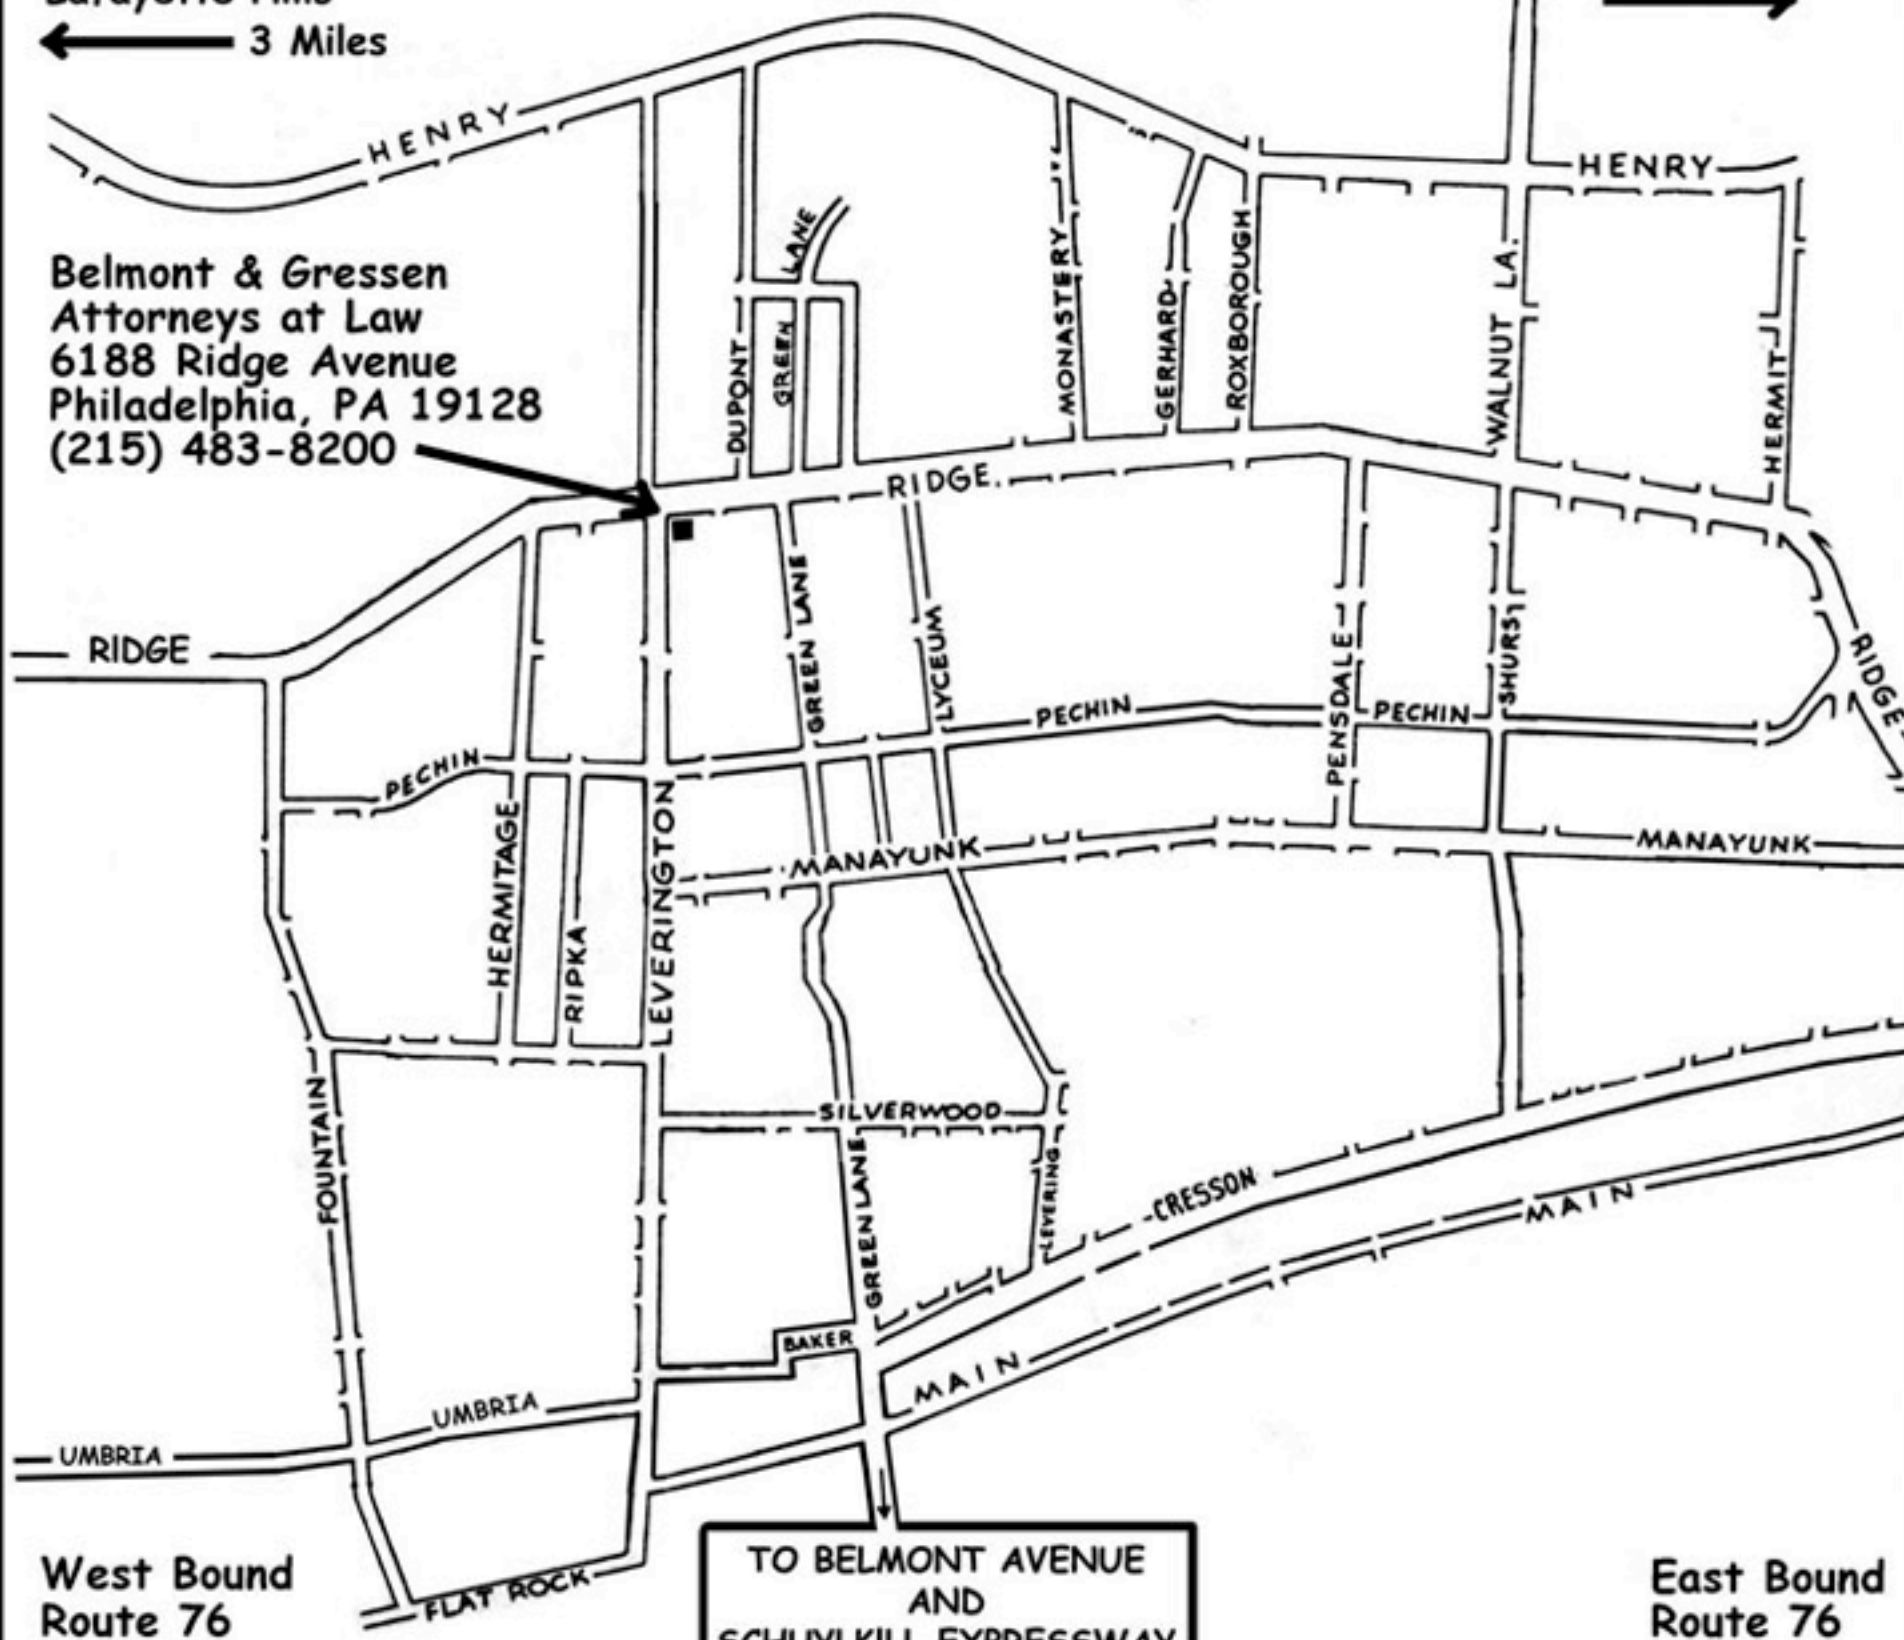

**MAP TO BELMONT & GRESSEN'S
PHILADELPHIA OFFICES**

Route 476 (Blue Route)

← 6 Miles

Lafayette Hills

← 3 Miles

East Falls

Belmont & Gressen
Attorneys at Law
6188 Ridge Avenue
Philadelphia, PA 19128
(215) 483-8200

**TO BELMONT AVENUE
AND
SCHUYLKILL EXPRESSWAY**

West Bound
Route 76

East Bound
Route 76